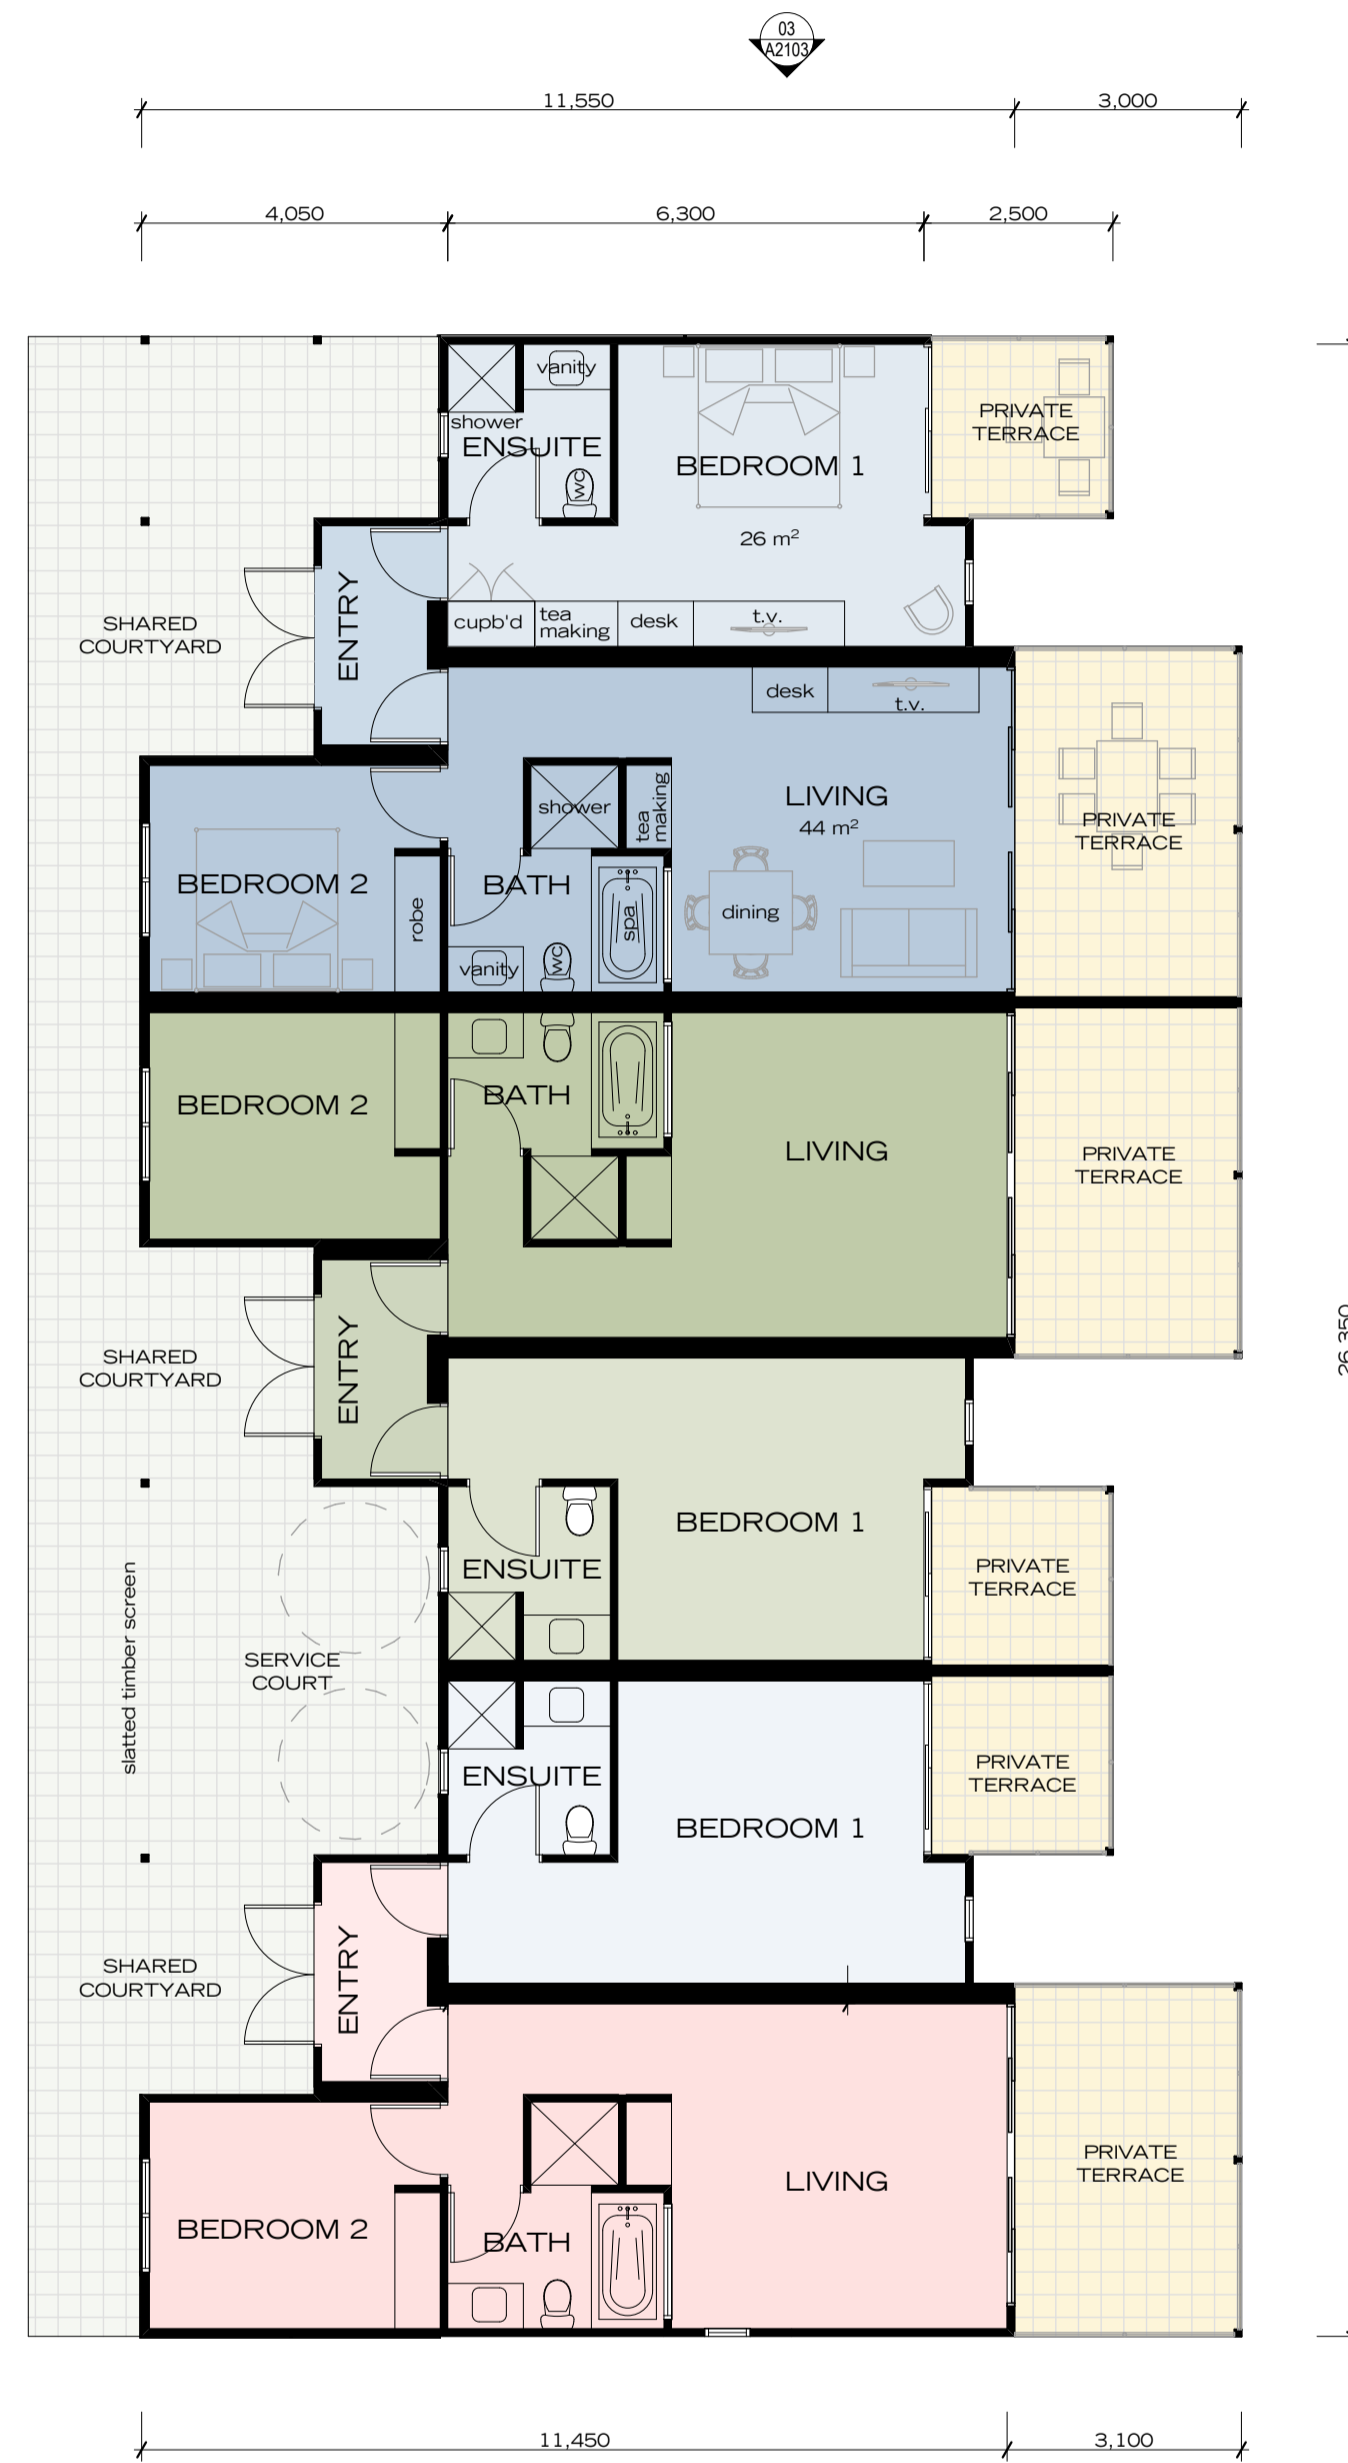

APARTMENT BLOCK TYPE B -
GROUND FLOOR
SCALE 1:100